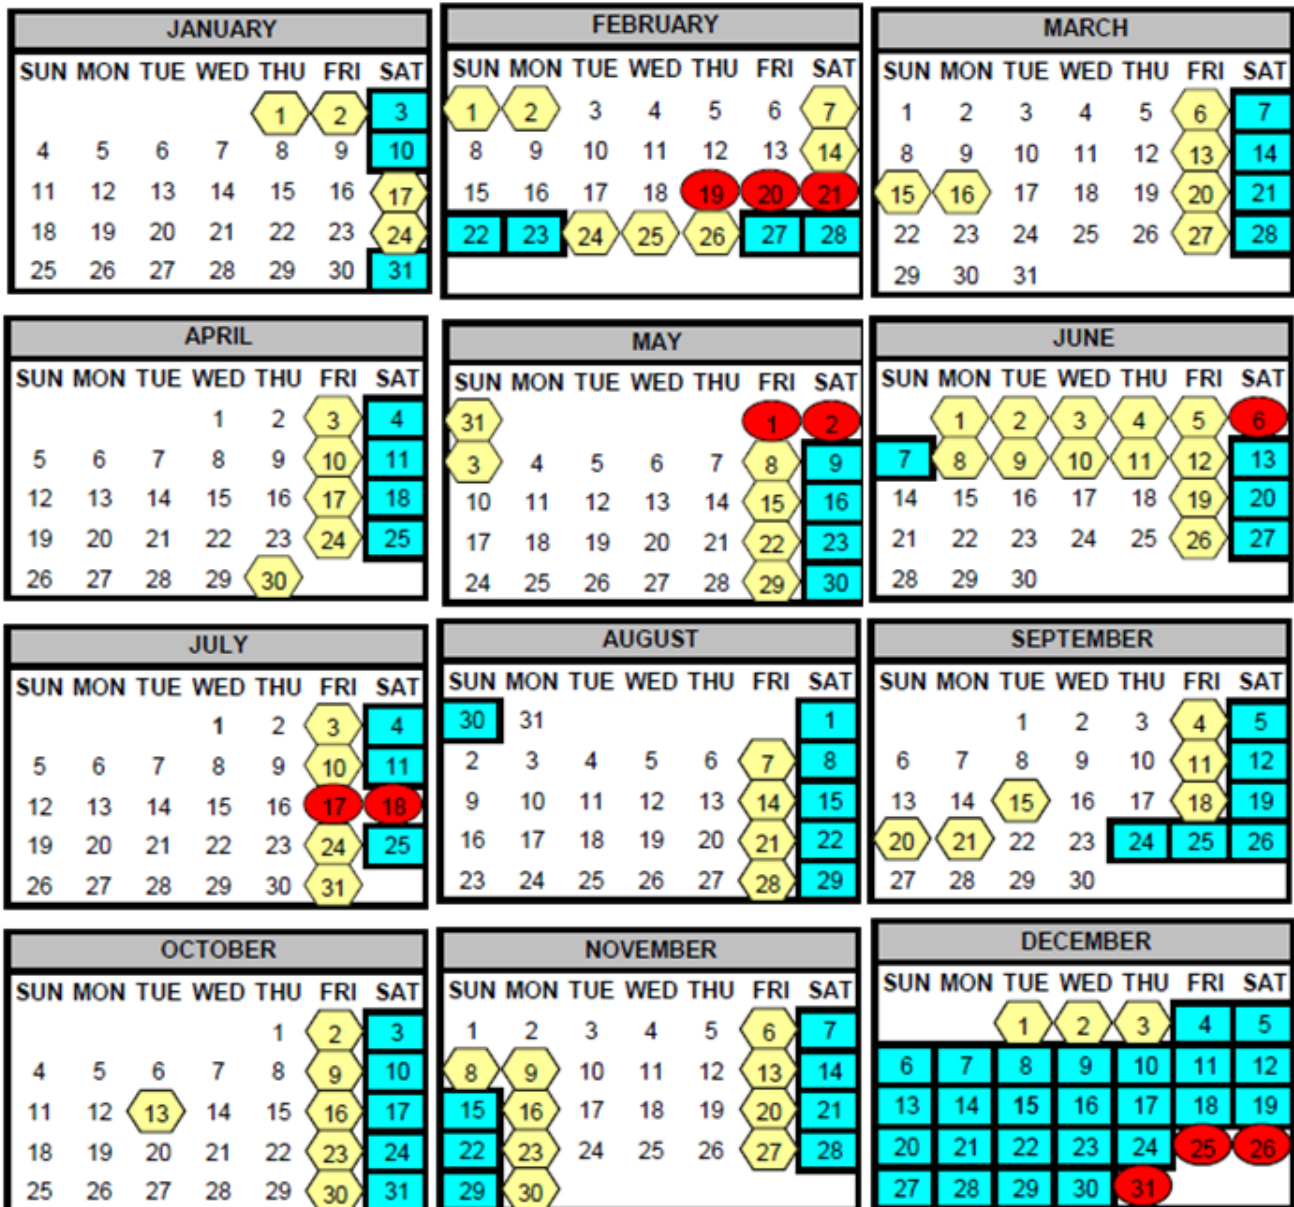

RESORTS WORLD GENTING 2015 SEASONAL CHART (GENTING GRAND, RESORT HOTEL, FIRST WORLD HOTEL AND AWANA)

Note:
Seasonal chart subject to change without prior notice.